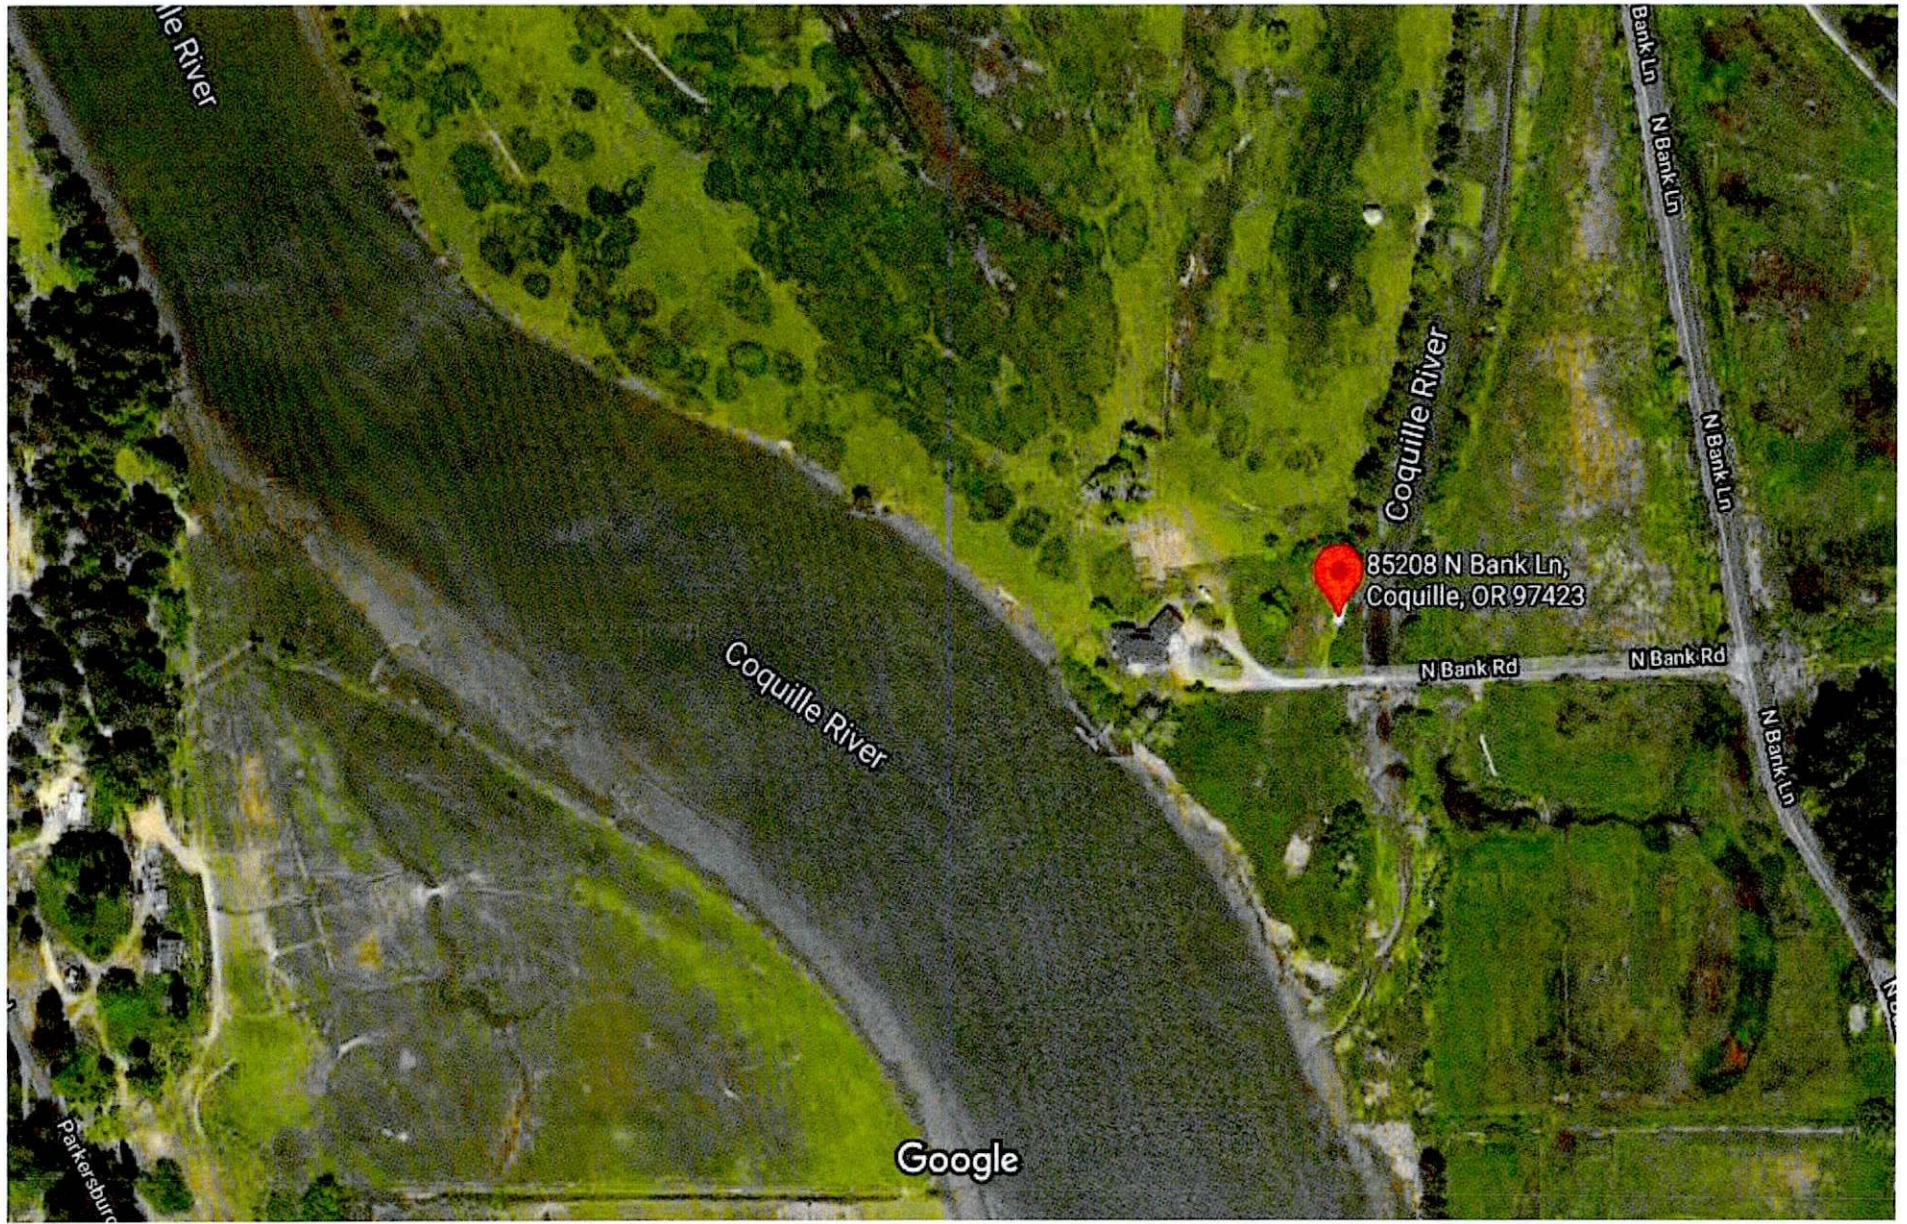

Google Maps 85208 N Bank Ln

Imagery ©2021 Maxar Technologies, State of Oregon, Map data ©2021 200 ft

85208 N Bank Ln

Directions

Save

Nearby

Send to your
phone

Share