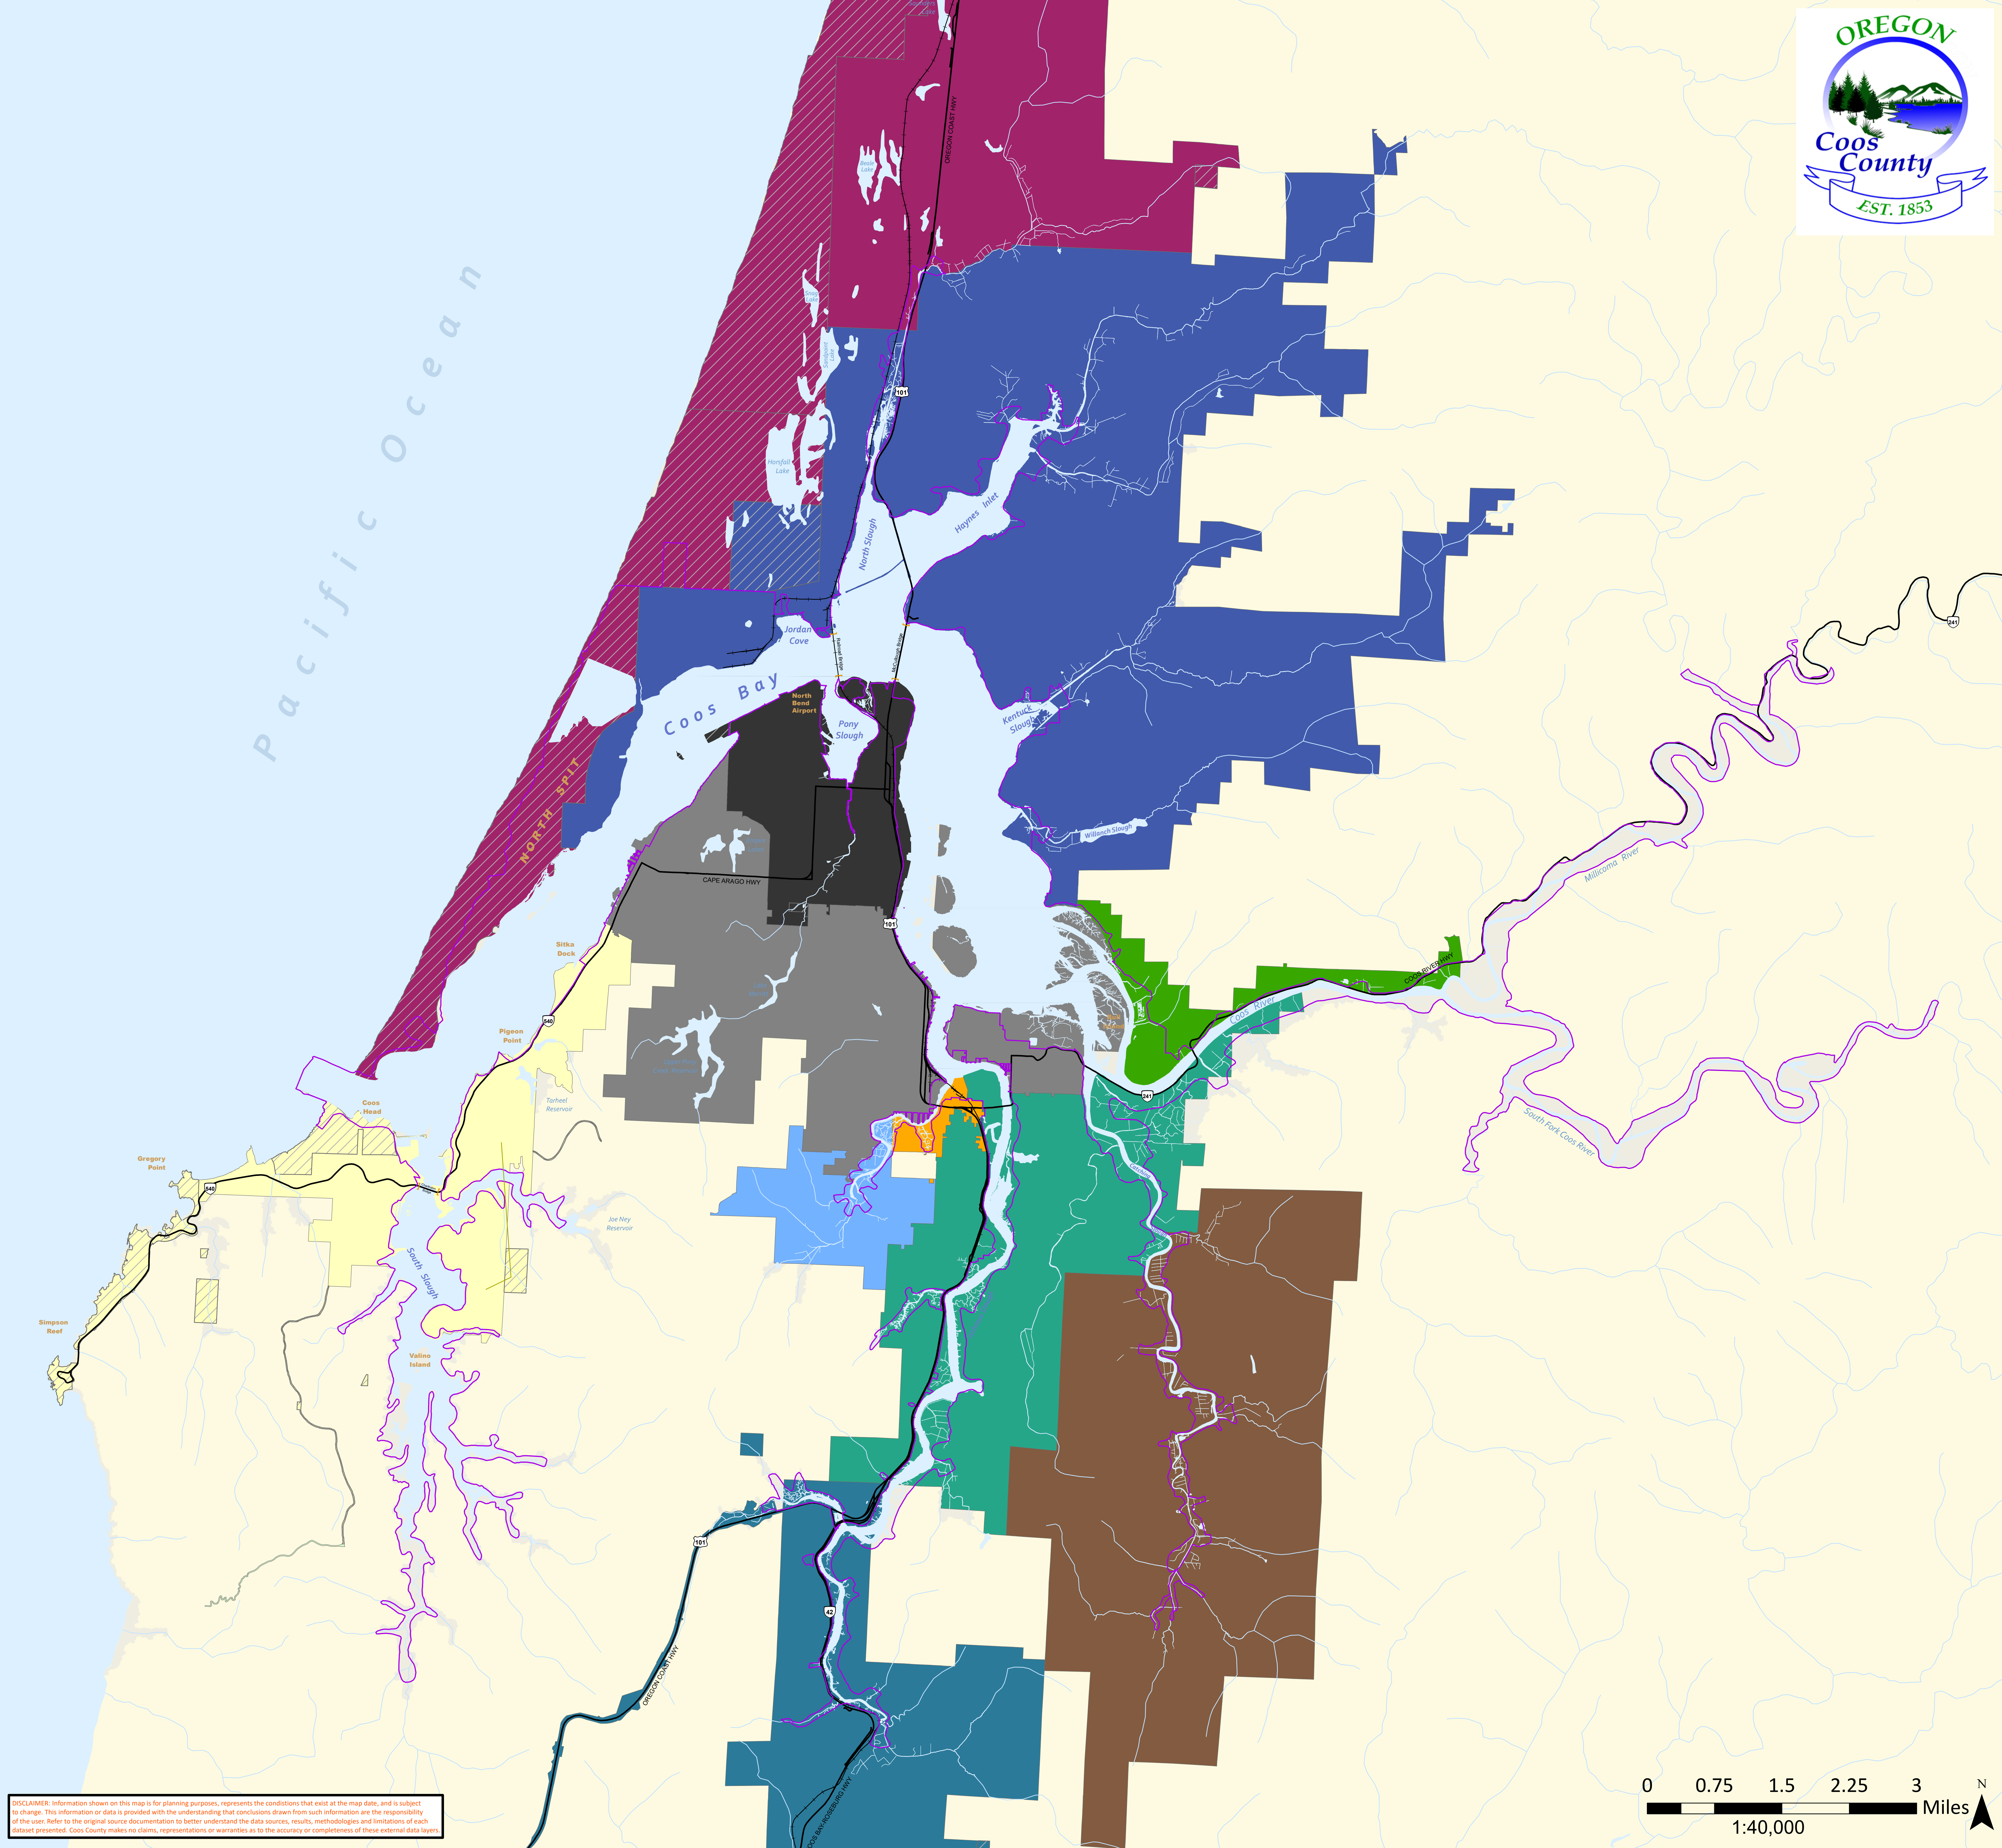

Pacific Ocean

Fire Departments and Districts

1. **Rural Fire Protection Districts (RFPD)**
2. Bunker Hill RFPD
   - Charleston RFPD
   - Greenacres RFPD
   - Hauser RFPD
   - Libby RFPD
   - Millington RFPD
   - North Bay RFPD
   - Sumner RFPD
   - Timber Park RFPD
   - Area of Rescue Assistance

1. **Fire Departments**
2. Coos Bay Fire
   - North Bend Fire
   - CBEMP Boundary
   - Study Area Boundary
   - Railroads
   - Roads

Map 4.5