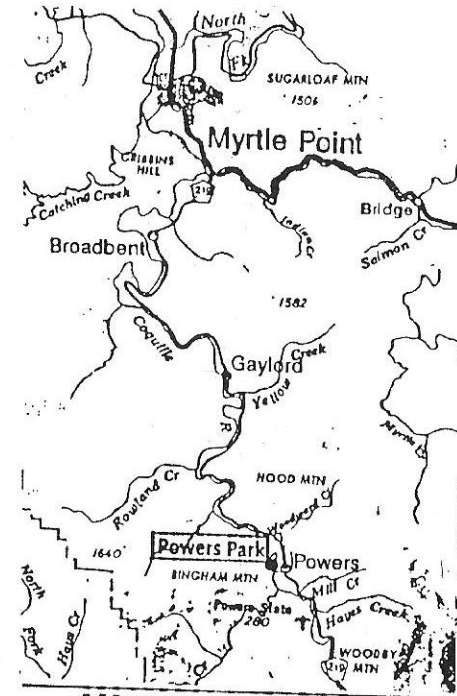

POWERS COUNTY PARK

VICINITY MAP

NOTE
 KITCHEN SHELTERS HAVE ELECT.
 RANGE & SINK
 B=BLUE O=ORANGE Y=YELLOW

POWERS ←

HIGHWAY 242