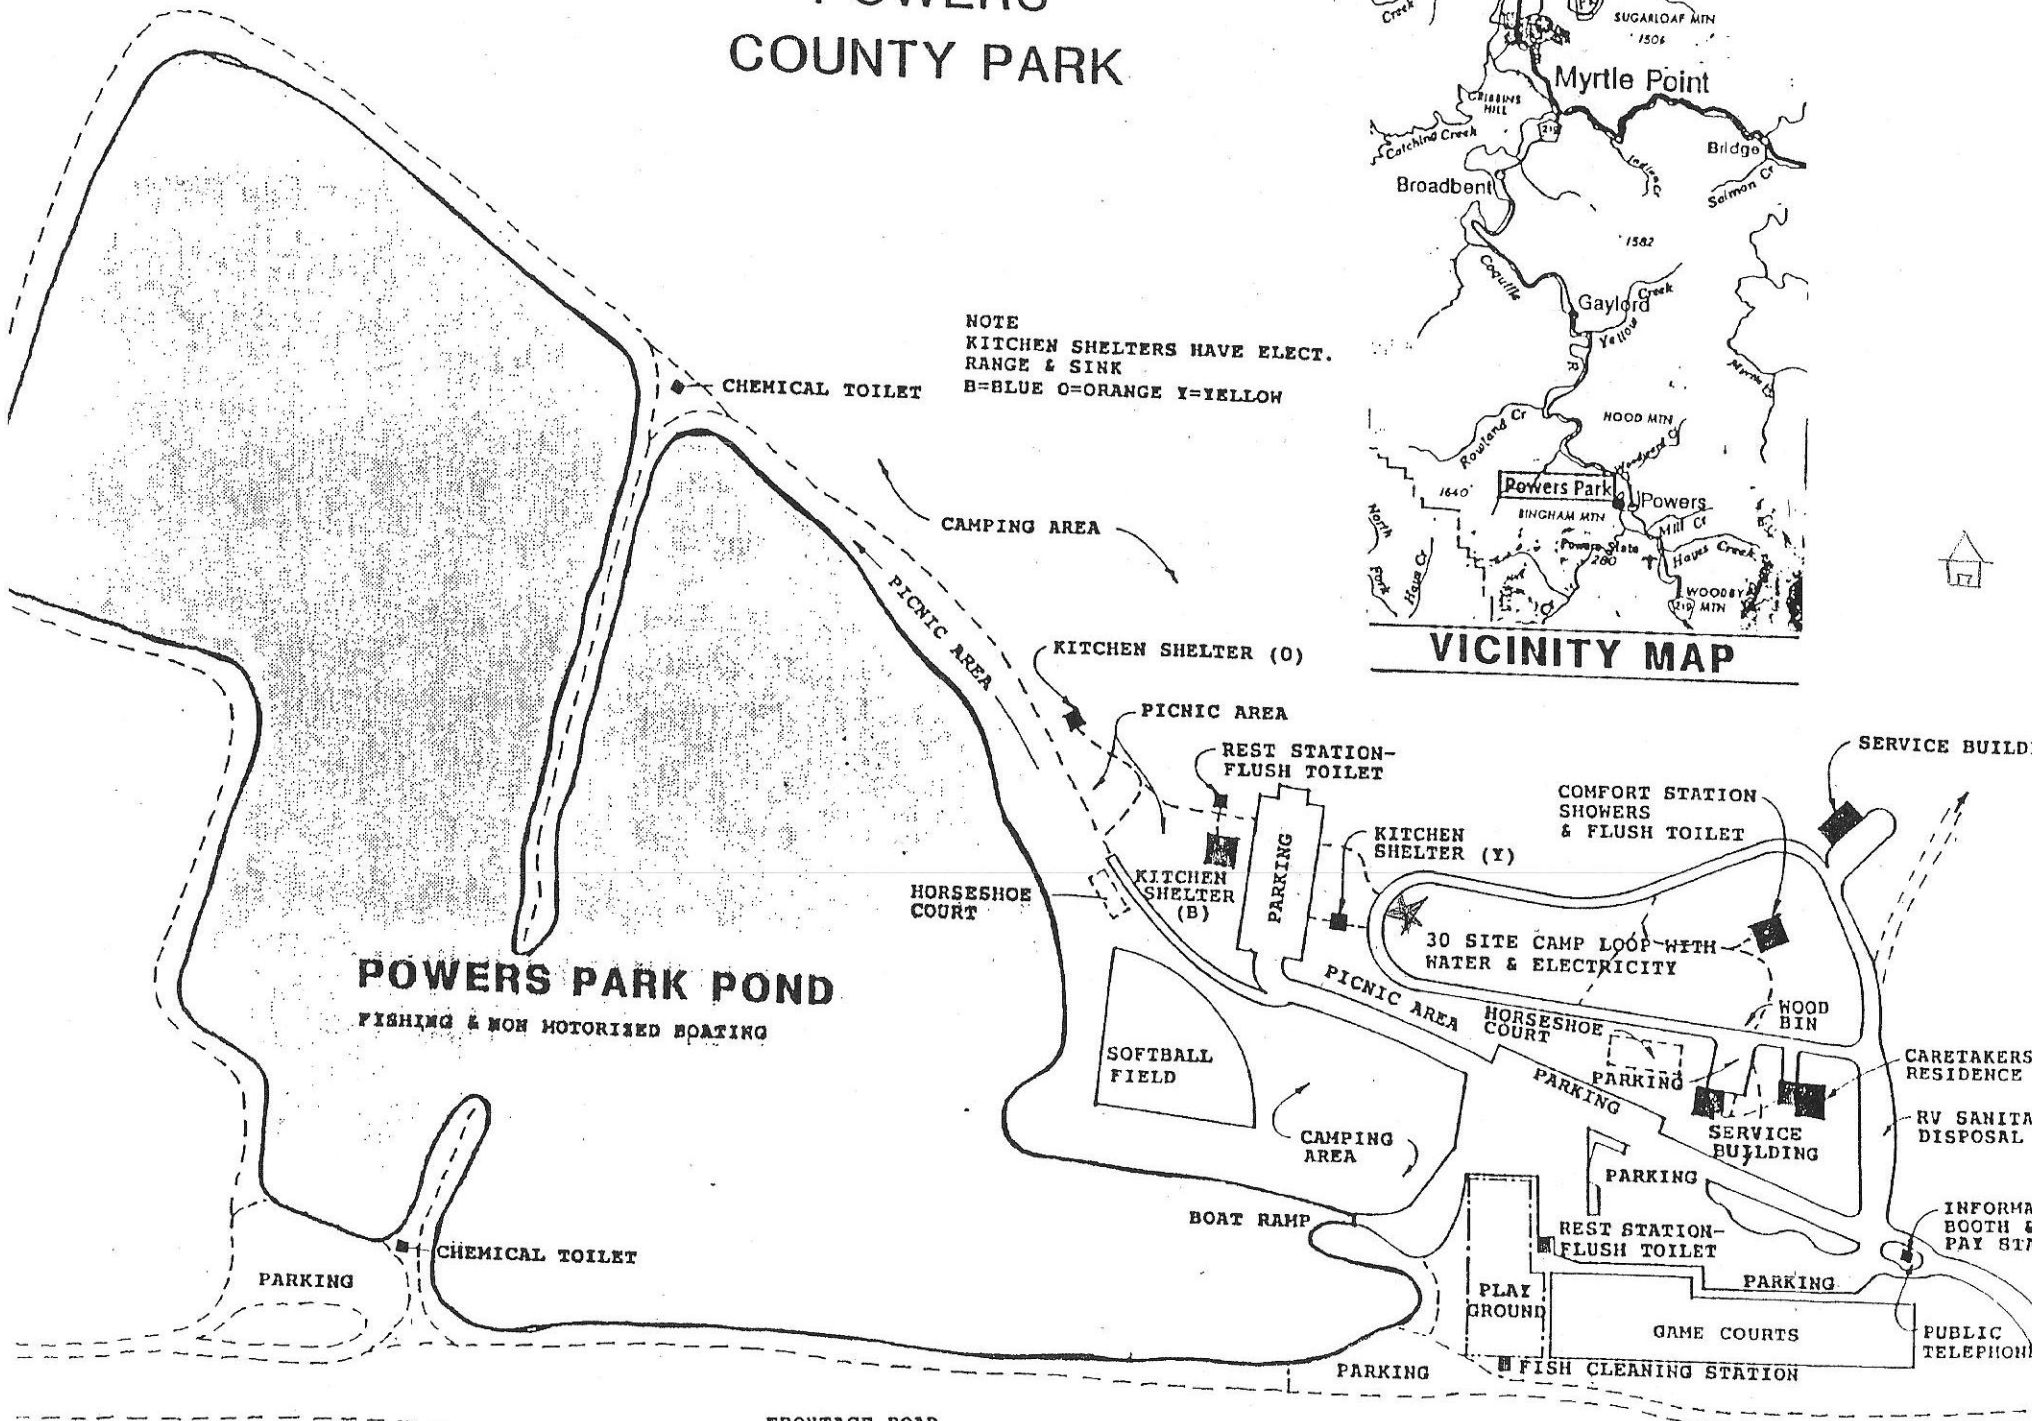

POWERS COUNTY PARK

VICINITY MAP

NOTE
 KITCHEN SHELTERS HAVE ELECT.
 RANGE & SINK
 B=BLUE O=ORANGE Y=YELLOW

POWERS ←

HIGHWAY 242